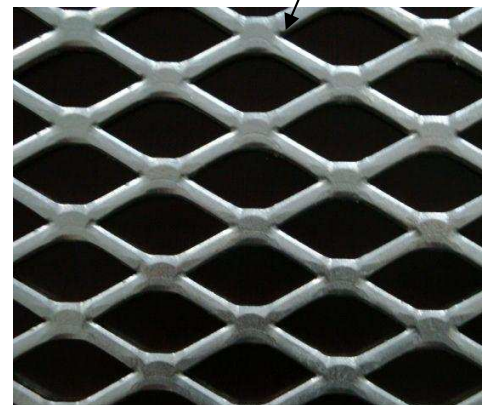

mobile: 604-340-9689

email: seraut@sourcedisplay.ca

Expanded Metal Partitions

Floor to ceiling
partition installation

Custom expanded
sheet metal door

#9 - 3/4" Expanded sheet metal

ALLIANCE INSTALLATIONS INC